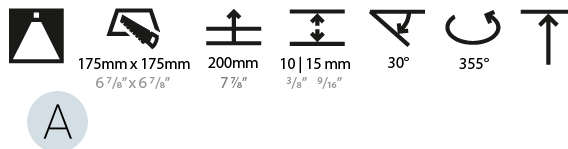

PHYSICAL

Shape: Square
Length (mm): 186
Length (in): 7 5/16
Width (mm): 186
Width (in): 7 5/16
Height (mm): 180
Height (in): 7 1/16
Ceiling Thickness (mm): 10 / 12.5 / 15
Ceiling Thickness (in): 3/8 or 1/2 or 9/16
Min. Recessing Depth (mm): 200
Min. Recessing Depth (in): 7 7/8
Light Distribution: Adjustable / Downlight
Weight (kg): 1.88
Weight (lbs): 4.14
Fixture Finish: SSR / BKV / CWI / CRY / HAB / UFT / ITA / RUA / FTG / MYG / LOD / PUS / FRO / FUP / KIA / POP / BLS / SPG / MEY / GOH / GUM / CHC / COM / ABZ / JAG / OBR / MOS / ROR
Fixture Material: Aluminum Die Cast
Cut-out Measurements: 175mm / 6 7/8" x 175mm / 6 7/8"

ELECTRICAL

Lamp Type: LED (Zhaga Standard)
Total Output Wattage (W): 41.9
Dimming: Tri-Mode (Non-Dimming and Phase Dimming (120Vac only) and 0-10V Dimming)
Driver Included: No
Driver Location: Recessed Housing
Driver Type: Constant Current - Universal
Housing: See components
Input Voltage (V): 120 - 277
Constant Current (MA): 1050

LED

Number of LEDs: 1
Color Temperature (°K): 2700 / 3000 / 3500 / 4000
Max. Delivered Lumen (lm): 4030 / 4130 / 4342 / 4430
CRI: >90 CRI
Lamp Life (hrs): 50000

OPTICAL

Reflector: 12 / 24 / 40
Adjustability: Rotational 355°; Tilt 30°

RATINGS AND CERTIFICATIONS

Certified By: Certified for North American Standards
IP rating: IP20