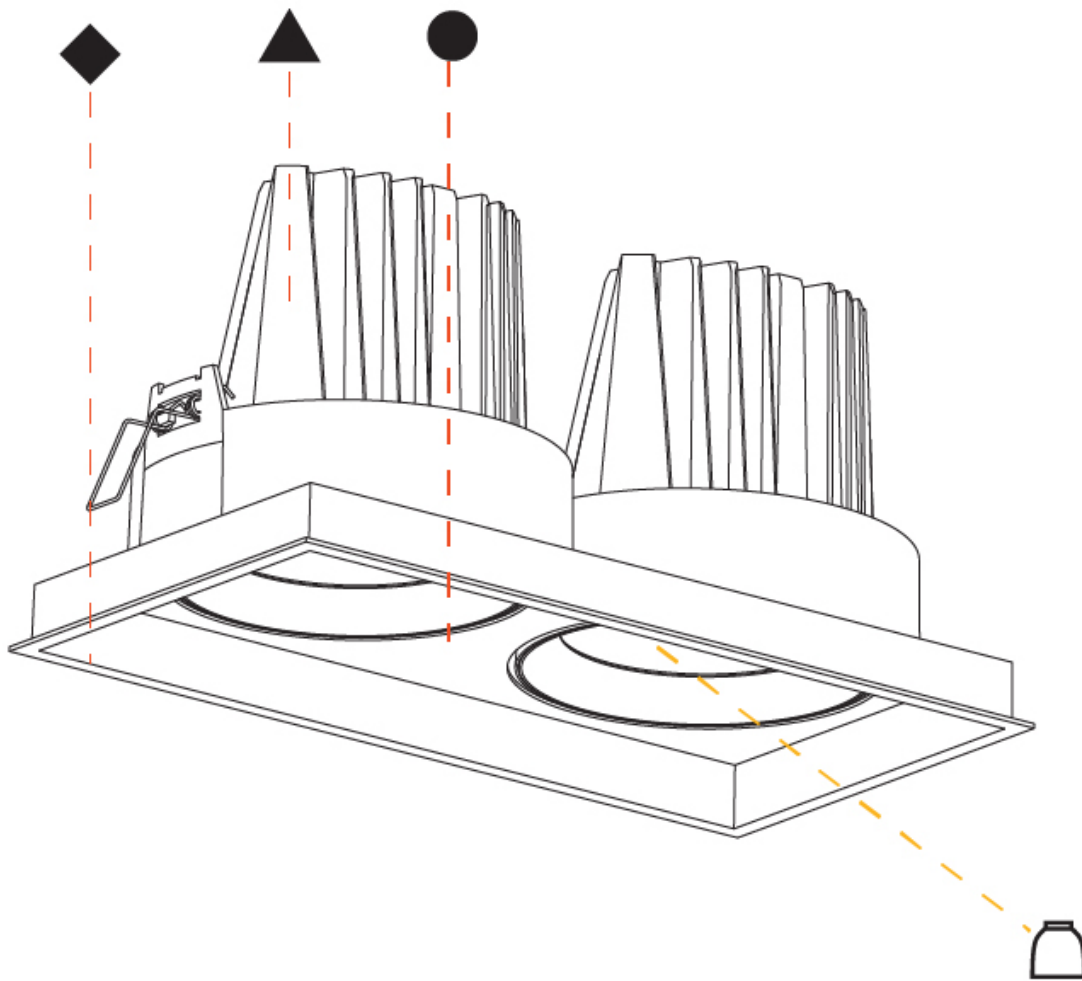

MECHANIQ SQUARE COMFORT DOUBLE RECESSED

A35100-

PROJECT _____

TYPE _____

SPECIFIER _____

QUANTITY _____

DATE _____

A