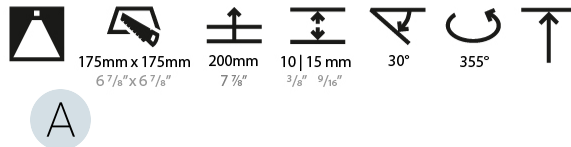

PHYSICAL

Shape: Square
Length (mm): 186
Length (in): 7 5/16
Width (mm): 186
Width (in): 7 5/16
Height (mm): 180
Height (in): 7 1/16
Ceiling Thickness (mm): 10 / 12.5 / 15
Ceiling Thickness (in): 3/8 or 1/2 or 9/16
Min. Recessing Depth (mm): 200
Min. Recessing Depth (in): 7 7/8
Light Distribution: Adjustable / Downlight
Weight (kg): 1.88
Weight (lbs): 4.14
Fixture Finish: SSR / BKV / CWI / CRY / HAB / UFT / ITA / RUA / FTG / MYG / LOD / PUS / FRO / FUP / KIA / POP / BLS / SPG / MEY / GOH / GUM / CHC / COM / ABZ / JAG / OBR / MOS / ROR
Fixture Material: Aluminum Die Cast
Cut-out Measurements: 175mm / 6 7/8" x 175mm / 6 7/8"

ELECTRICAL

Lamp Type: LED (Zhaga Standard)
Total Output Wattage (W): 21.2
Dimming: Tri-Mode (Non-Dimming and Phase Dimming (120Vac only) and 0-10V Dimming)
Driver Included: No
Driver Location: Recessed Housing
Driver Type: Constant Current - Universal
Housing: See components
Input Voltage (V): 120 - 277
Constant Current (MA): 700

LED

Number of LEDs: 1
Color Temperature (°K): 2700 / 3000 / 3500 / 4000
Max. Delivered Lumen (lm): 1440 / 1490 / 1568 / 1600
CRI: >90 CRI
Lamp Life (hrs): 50000

OPTICAL

Reflector°: 8
Adjustability: Rotational 355°; Tilt 30°

RATINGS AND CERTIFICATIONS

Certified By: Certified for North American Standards
IP rating: IP20