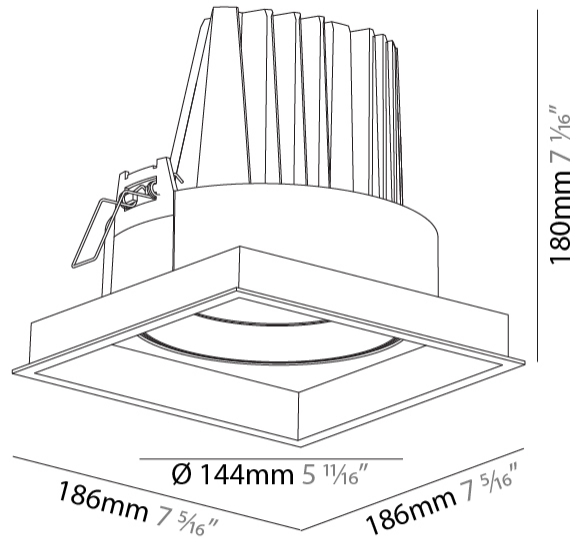

PHYSICAL

Shape: Square
Length (mm): 186
Length (in): 7 5/16
Width (mm): 186
Width (in): 7 5/16
Height (mm): 180
Height (in): 7 1/16
Ceiling Thickness (mm): 10 / 12.5 / 15
Ceiling Thickness (in): 3/8 or 1/2 or 9/16
Min. Recessing Depth (mm): 200
Min. Recessing Depth (in): 7 7/8
Light Distribution: Adjustable / Downlight
Weight (kg): 1.88
Weight (lbs): 4.14
Fixture Finish: SSR / BKV / CWI / CRY / HAB / UFT / ITA / RUA / FTG / MYG / LOD / PUS / FRO / FUP / KIA / POP / BLS / SPG / MEY / GOH / GUM / CHC / COM / ABZ / JAG / OBR / MOS / ROR
Fixture Material: Aluminum Die Cast
Cut-out Measurements: 175mm / 6 7/8" x 175mm / 6 7/8"

ELECTRICAL

Lamp Type: LED (Zhaga Standard)
Total Output Wattage (W): 21.2
Dimming: Tri-Mode (Non-Dimming and Phase Dimming (120Vac only) and 0-10V Dimming)
Driver Included: No
Driver Location: Recessed Housing
Driver Type: Constant Current - Universal
Housing: See components
Input Voltage (V): 120 - 277
Constant Current (MA): 700

LED

Number of LEDs: 1
Color Temperature (°K): 2700 / 3000 / 3500 / 4000
Max. Delivered Lumen (lm): 1440 / 1490 / 1568 / 1600
CRI: >90 CRI
Lamp Life (hrs): 50000

OPTICAL

Reflector°: 8
Adjustability: Rotational 355°; Tilt 30°

RATINGS AND CERTIFICATIONS

Certified By: Certified for North American Standards
IP rating: IP20